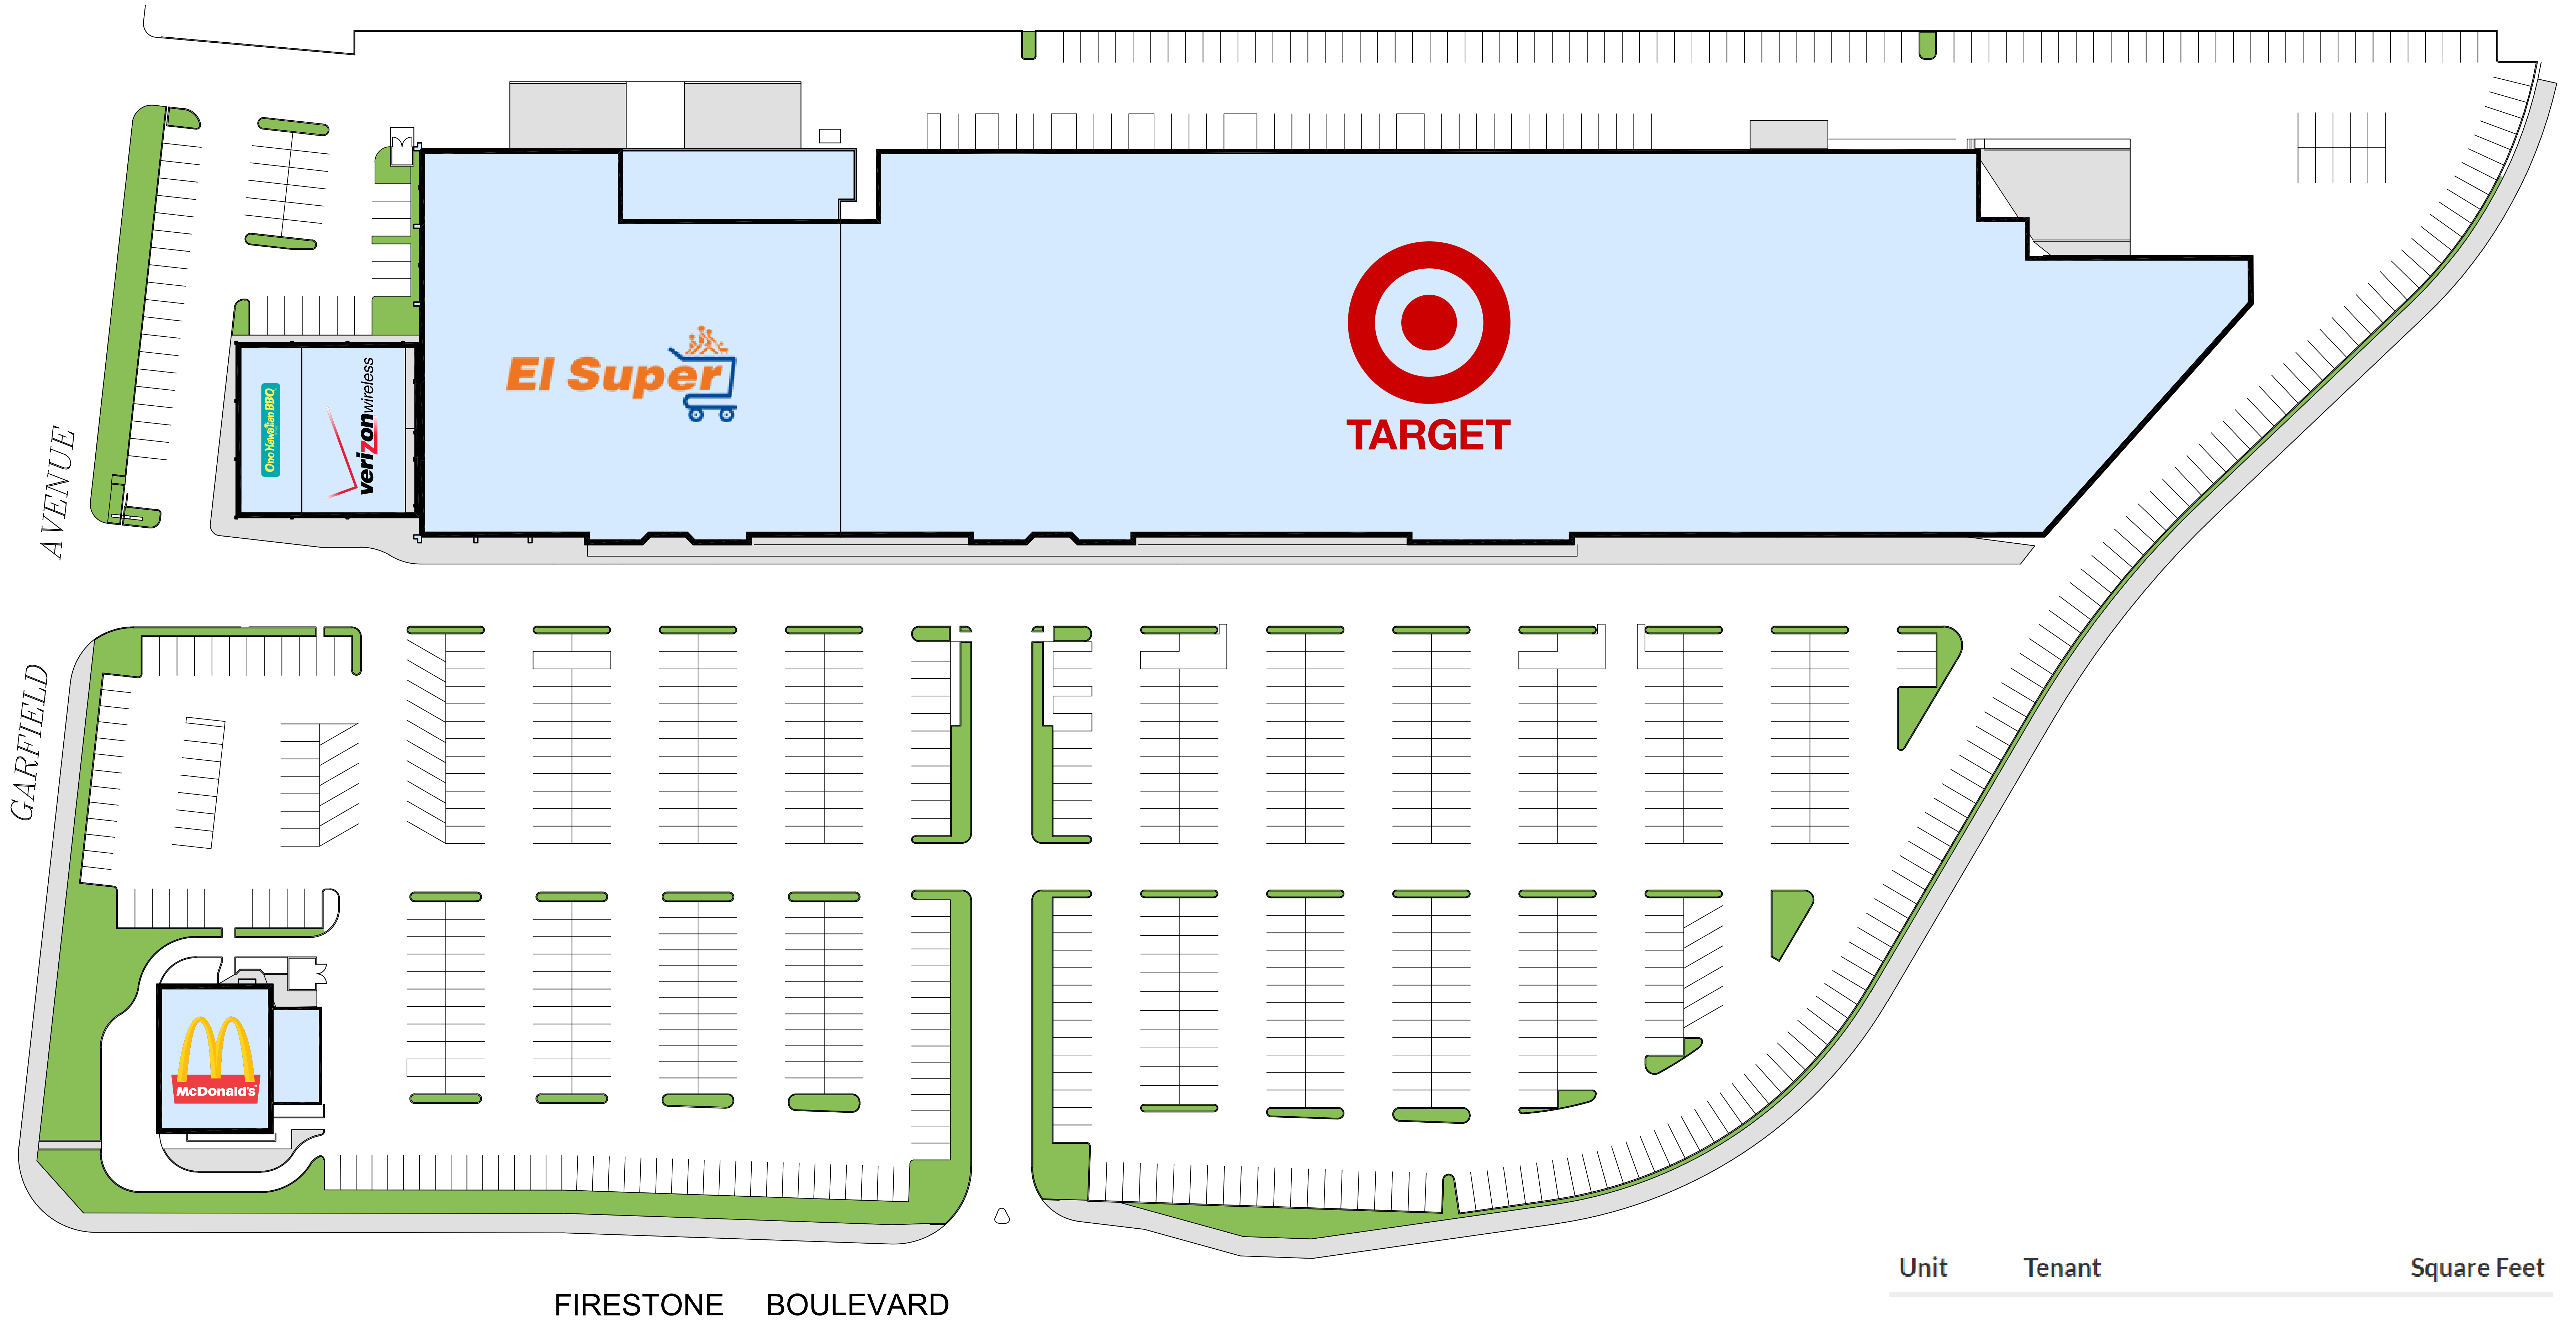

SOUTH GATE
SOUTH GATE, CALIFORNIA

Available Leased

Unit	Tenant	Square Feet
	Target	134,774 SF
	El Super	40,382 SF
	McDonalds	6,104 SF
	Verizon Wireless	4,838 SF
	Ono Hawaiian BBQ	3,037 SF