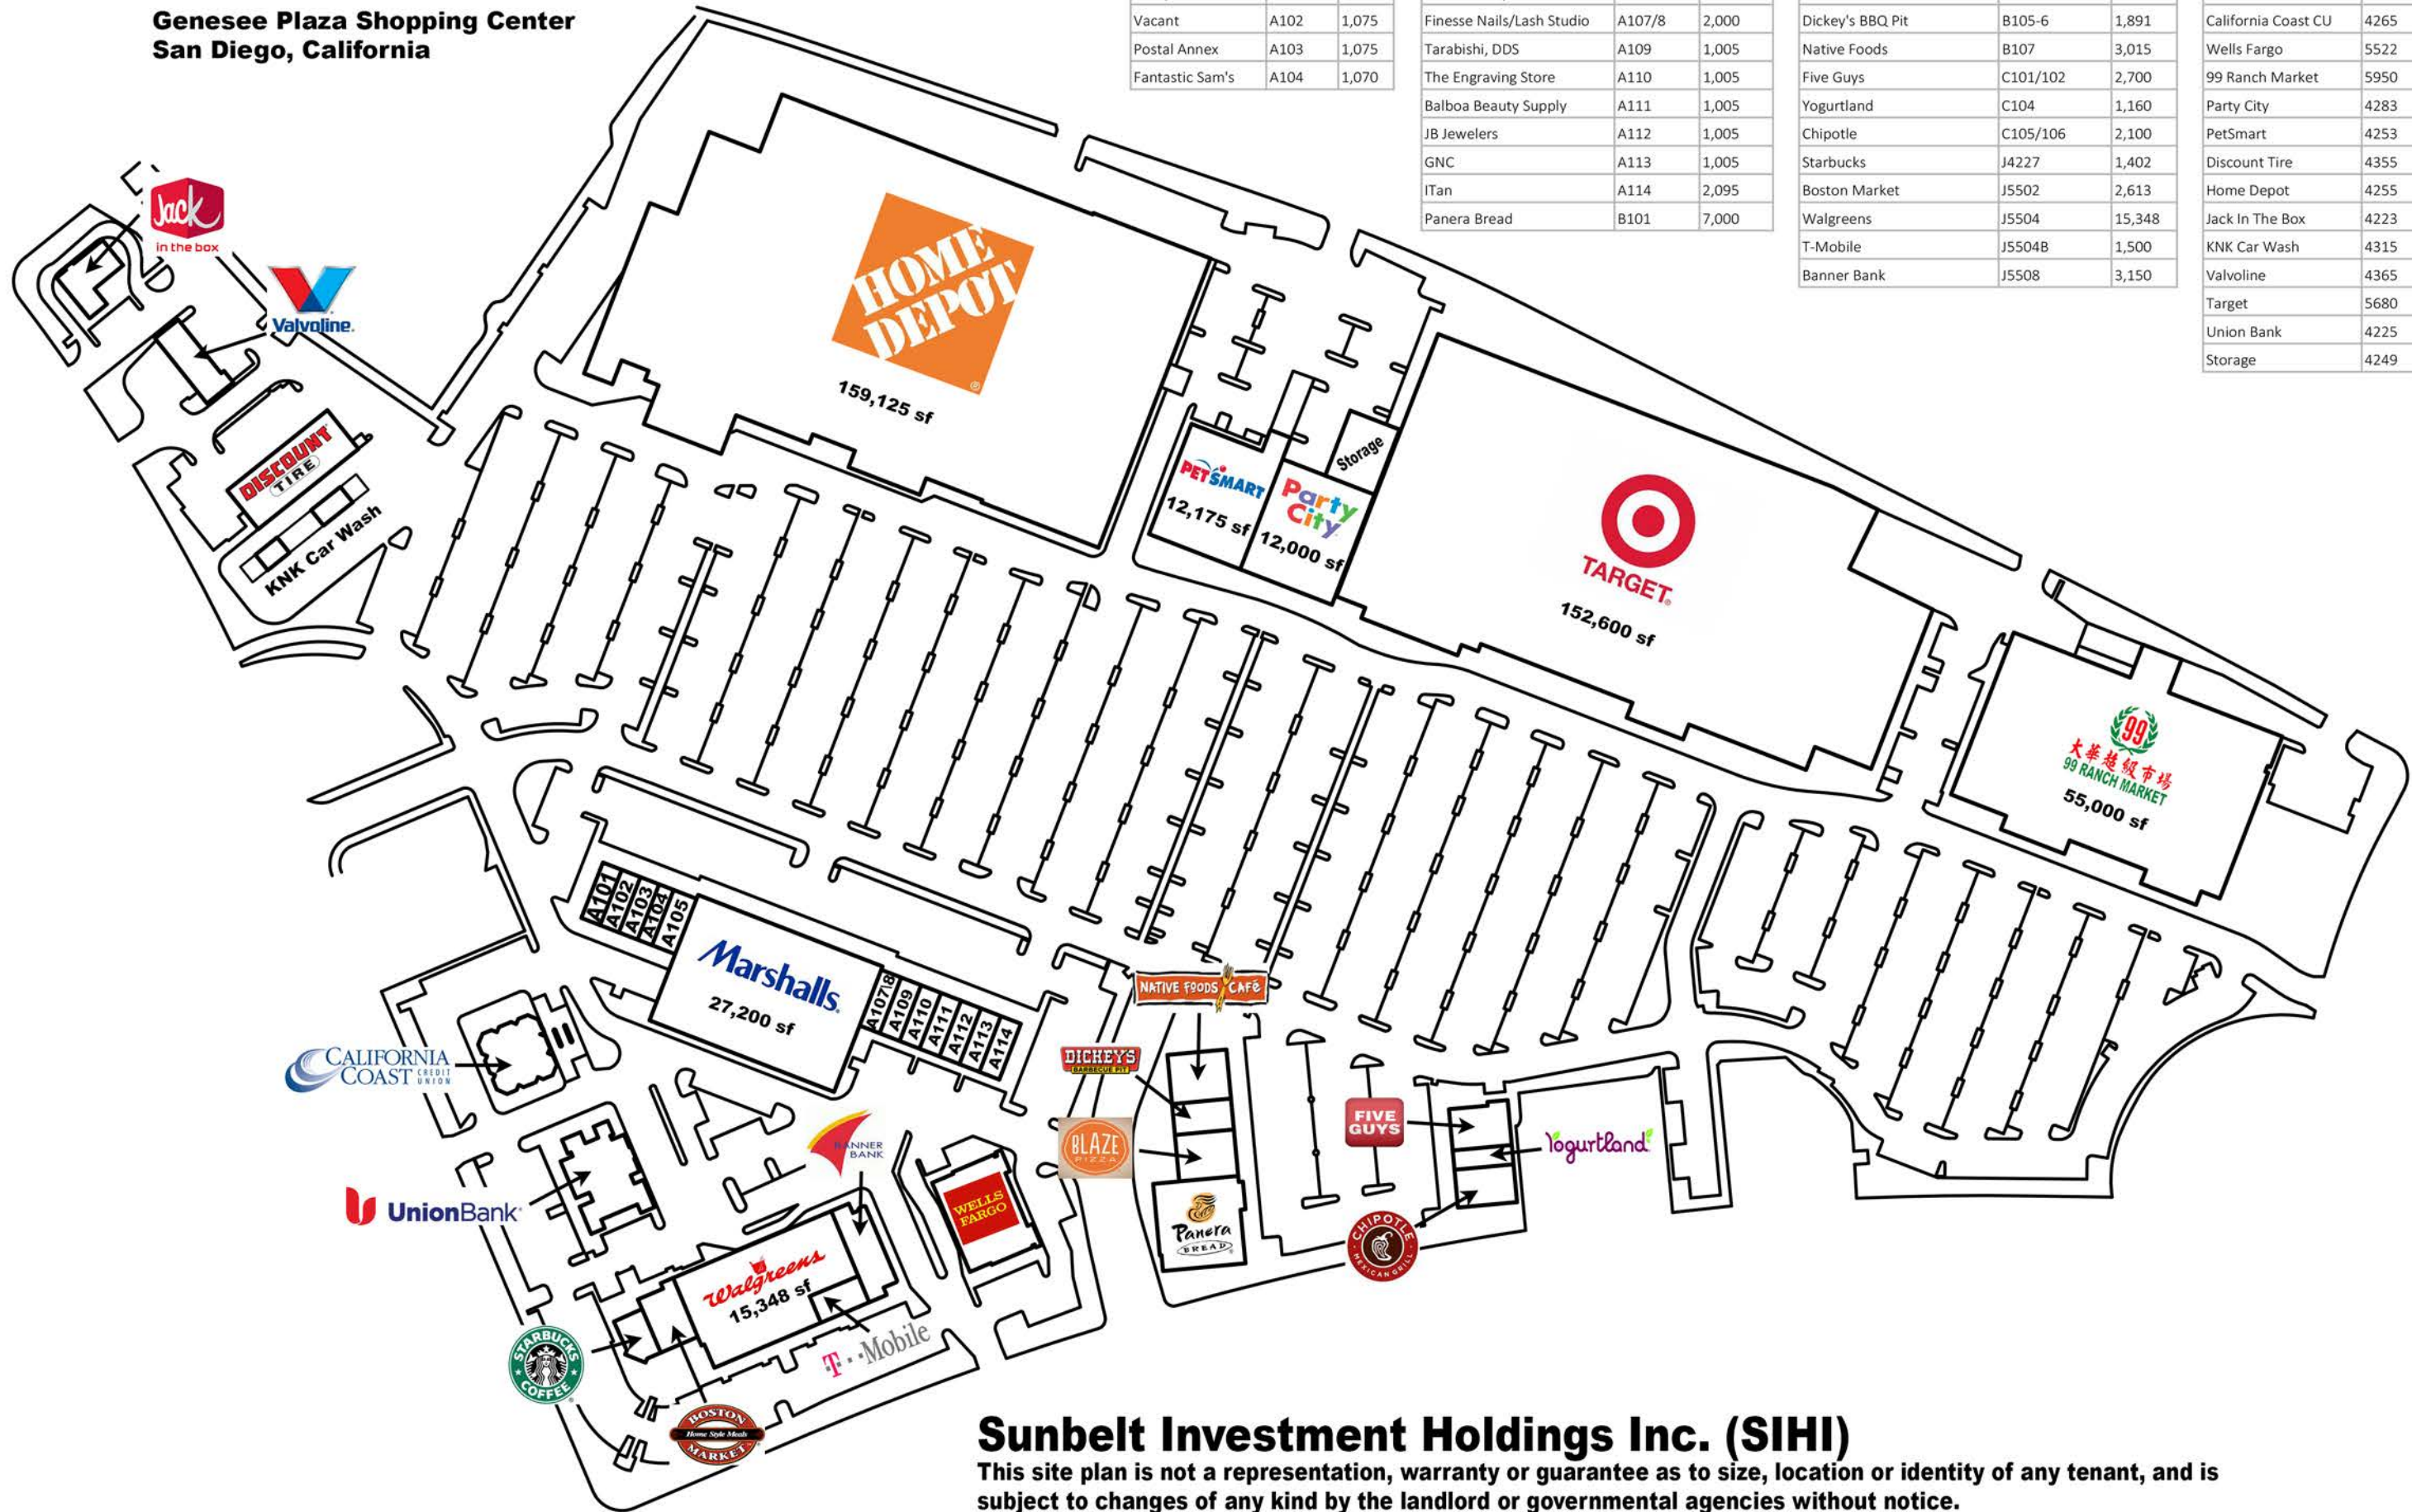

**Genesee Plaza Shopping Center
San Diego, California**

Tenant	Suite	GLA
European Wax	A101	1,400
Vacant	A102	1,075
Postal Annex	A103	1,075
Fantastic Sam's	A104	1,070

Tenant	Suite	GLA
Genesee Dry Cleaners	A105	1,500
Finesse Nails/Lash Studio	A107/8	2,000
Tarabishi, DDS	A109	1,005
The Engraving Store	A110	1,005
Balboa Beauty Supply	A111	1,005
JB Jewelers	A112	1,005
GNC	A113	1,005
ITan	A114	2,095
Panera Bread	B101	7,000

Tenant	Suite	GLA
Blaze Pizza	B102-104	3,210
Dickey's BBQ Pit	B105-6	1,891
Native Foods	B107	3,015
Five Guys	C101/102	2,700
Yogurtland	C104	1,160
Chipotle	C105/106	2,100
Starbucks	J4227	1,402
Boston Market	J5502	2,613
Walgreens	J5504	15,348
T-Mobile	J5504B	1,500
Banner Bank	J5508	3,150

Tenant	Suite	GLA
Marshalls	4209	27,200
California Coast CU	4265	4,608
Wells Fargo	5522	8,240
99 Ranch Market	5950	55,000
Party City	4283	12,000
PetSmart	4253	12,175
Discount Tire	4355	6,500
Home Depot	4255	159,125
Jack In The Box	4223	2,415
KNK Car Wash	4315	3,500
Valvoline	4365	2,597
Target	5680	152,600
Union Bank	4225	8,680
Storage	4249	3,883