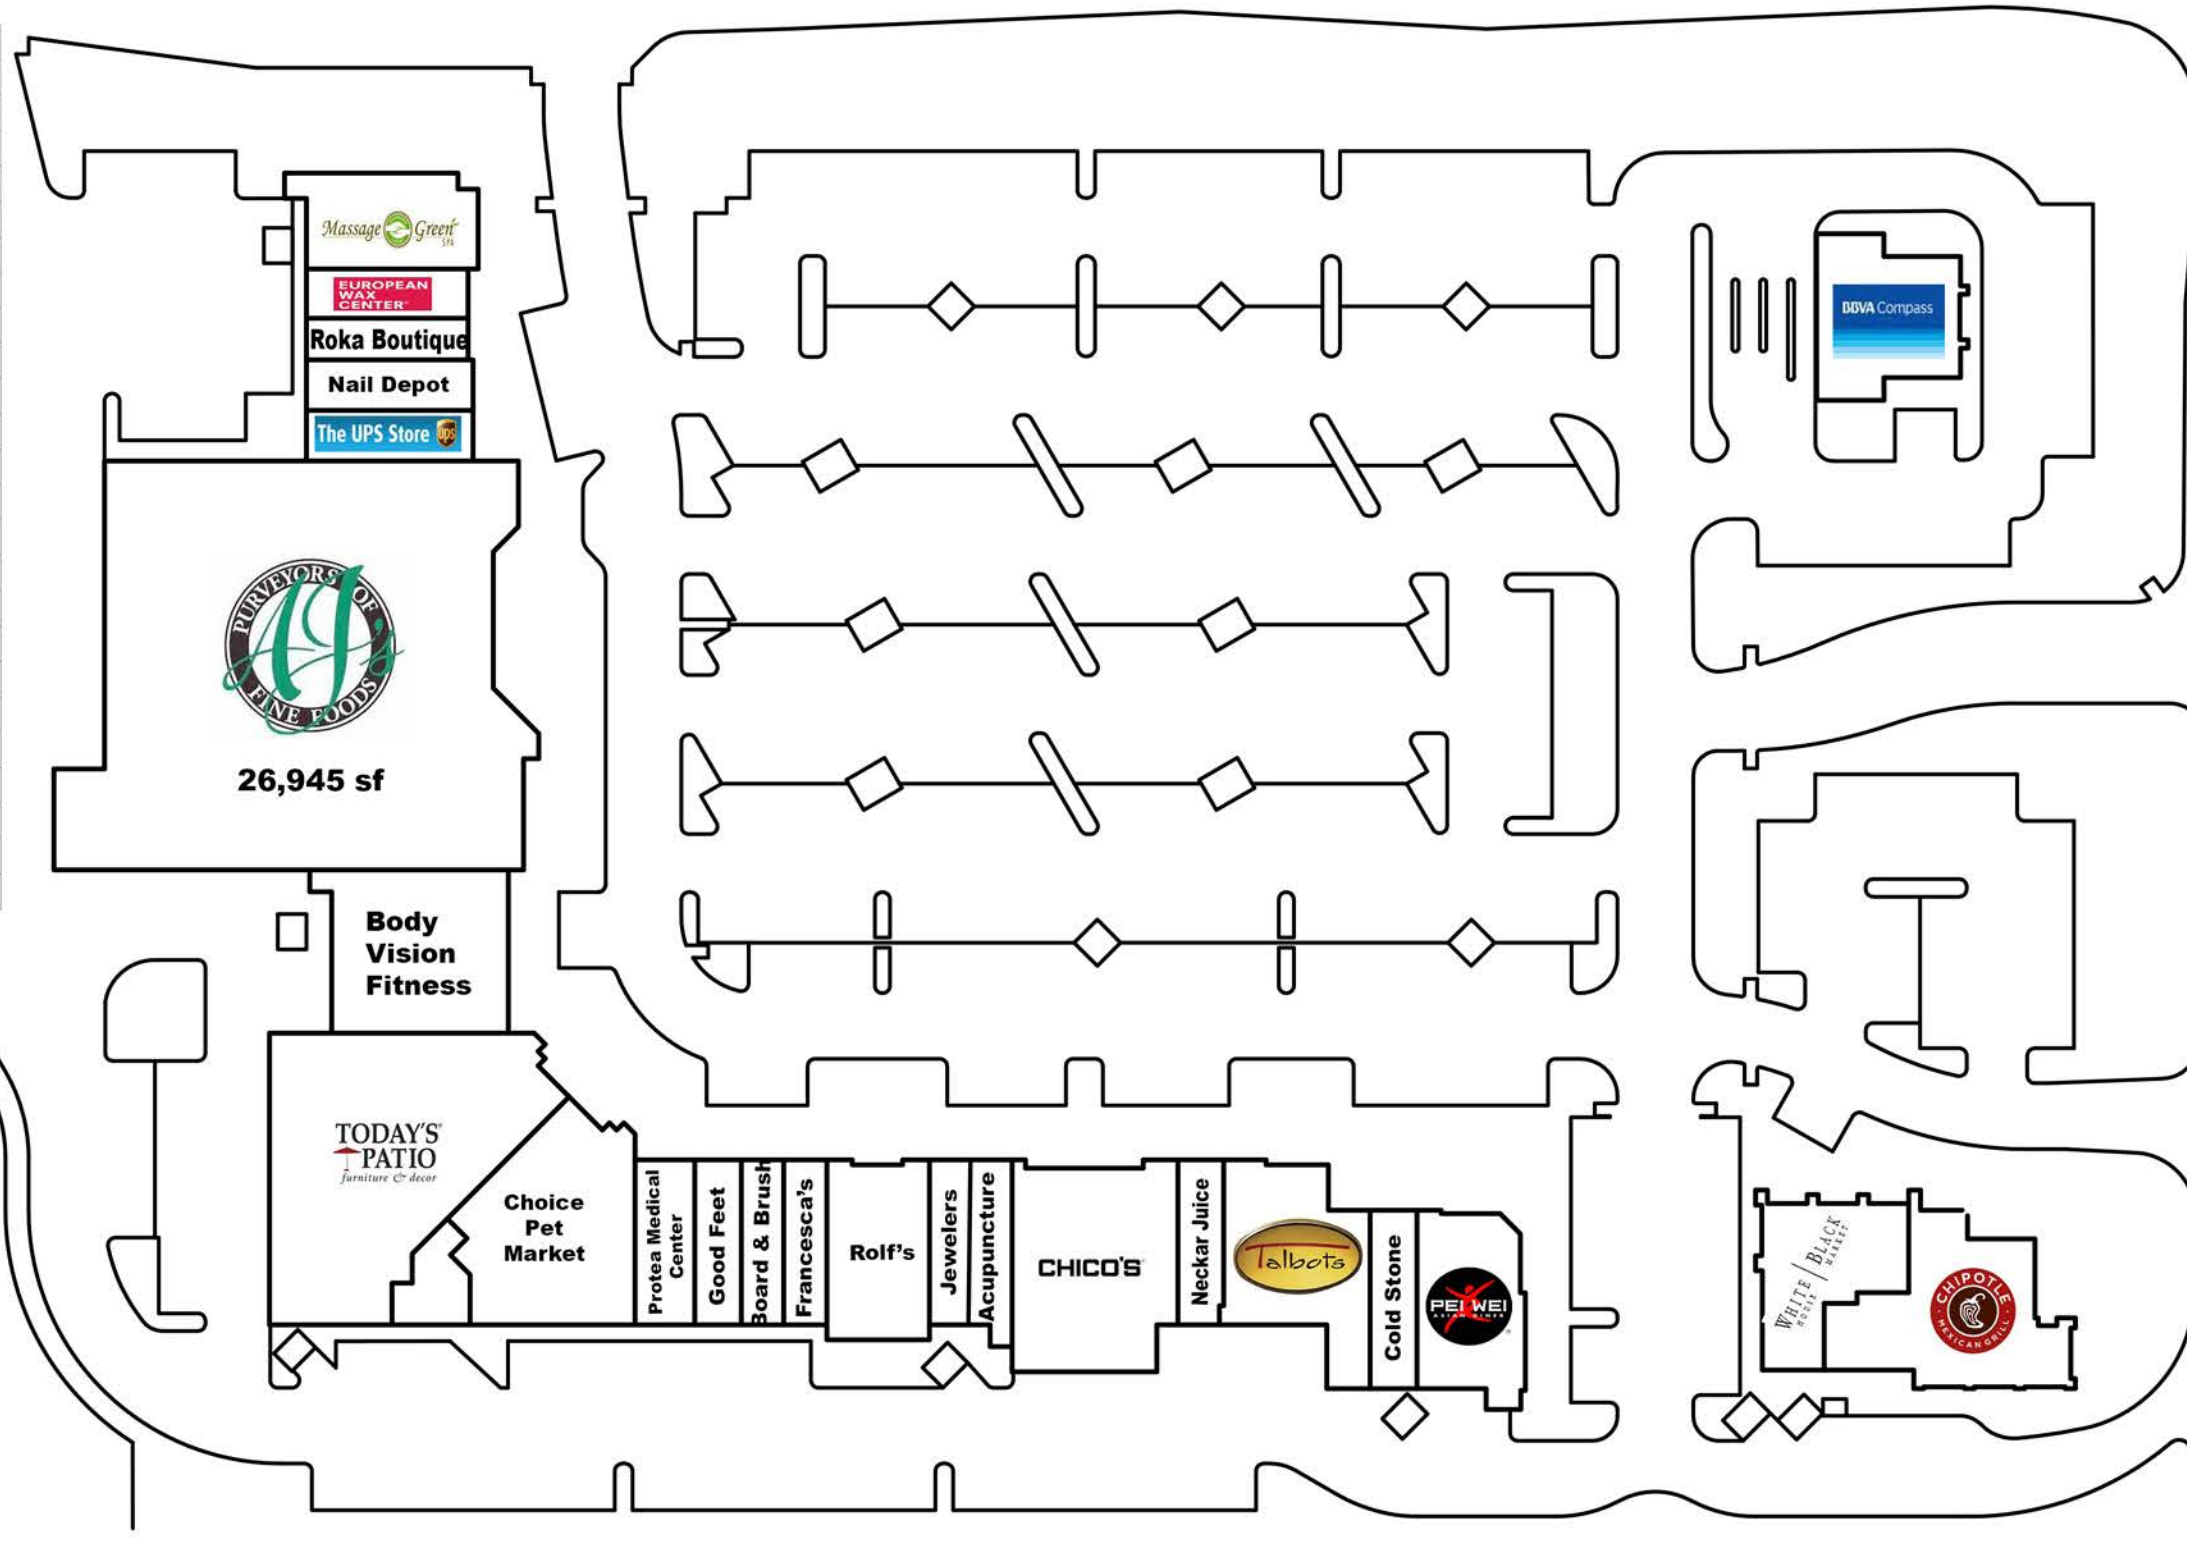

Tenant	Suite	GLA
AJ's Fine Foods	Major A	26,945
BBVA Compass	Pad A	2,970
Choice Pet Market	Major B400	5,000
Today's Patio	Major B402	9,786
Pei Wei Asian Diner	A100	2,850
Cold Stone Creamery	A102	1,316
Talbots	A104/ 106	4,059
Nekter Juice Bar	A110	1,001
Chico's	A112/ 114	5,149
Modern Acupuncture	A116	1,100
Robert & Jayson Miller Jewelers	A118	1,100
Rolfs	A120	2,879
Francesca's Collections	A122	1,100
Board & Bush	A124	1,100
Good Feet	A126	1,203
Protea Medical Center	A128	1,600
Body Vision Fitness	B206/ 208	4,585
The UPS Store	C300	1,400
Nail Depot	C302	1,220
Roka Clothing Boutique	C304	1,030
European Wax Center	C306	1,543
Massage Green Spa	C308	2,267
Chipotle	Pad B-500	4,246
White House/ Black Market	Pad B-502	2,989

Sunbelt Investment Holdings Inc. (SIHI)

This site plan is not a representation, warranty or guarantee as to size, location or identity of any tenant, and is subject to changes of any kind by the landlord or governmental agencies without notice.

Village at Arrowhead Shopping Center
Glendale, Arizona